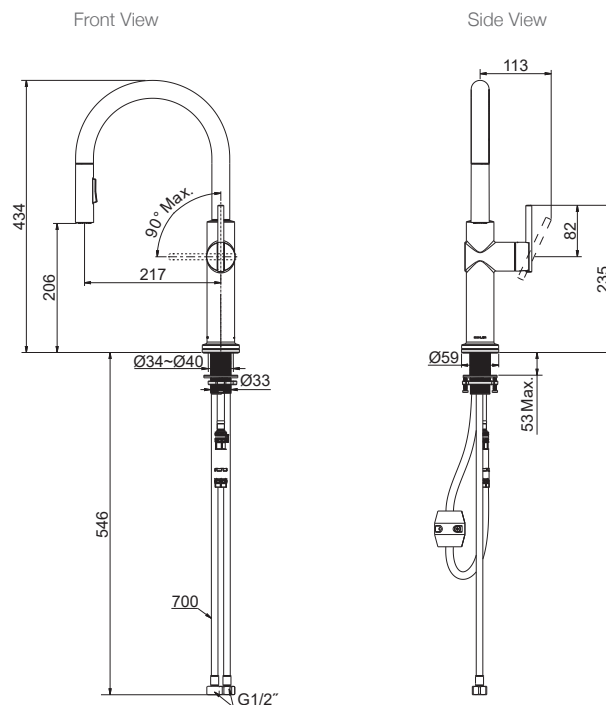

Product

- Crue™ Pull-Down Kitchen Mixer

Kohler Code

22972T-4E-**

Color Code - **

- CP - Polished Chrome
- VS - Vibrant Stainless
- BL - Matte Black
- 2MB - Brushed Brass

Features

- MasterClean™ sprayface featuring an easy-to-clean surface
- DockNetik® docking system on pulldown
- Kohler ProMotion™ technology sprayhead
- Two-function pulldown sprayhead allowing to switch between Aerated Stream and Ring Spray.
- High arch spout design with good clearance
- Ceramic disc valve
- Dual check valve configuration for backflow prevention
- Suitable for equal mains pressure
- Available in four color finishes
- WELS 5 star @ 6 L/m

Technical Details

Installation Notes:

- Maximum working pressure 500kPa. If it exceeds 500kPa, a pressure limiting valve must be fitted.
- The maximum hot water delivery temperature is 50°C.
- The mixer contains two single check valve for backflow prevention. Do not remove them.
- All installations must comply with local plumbing codes and requirements of AS/NZS 3500, AS/NZS 6400 and the plumbing code of Australia (PCA).